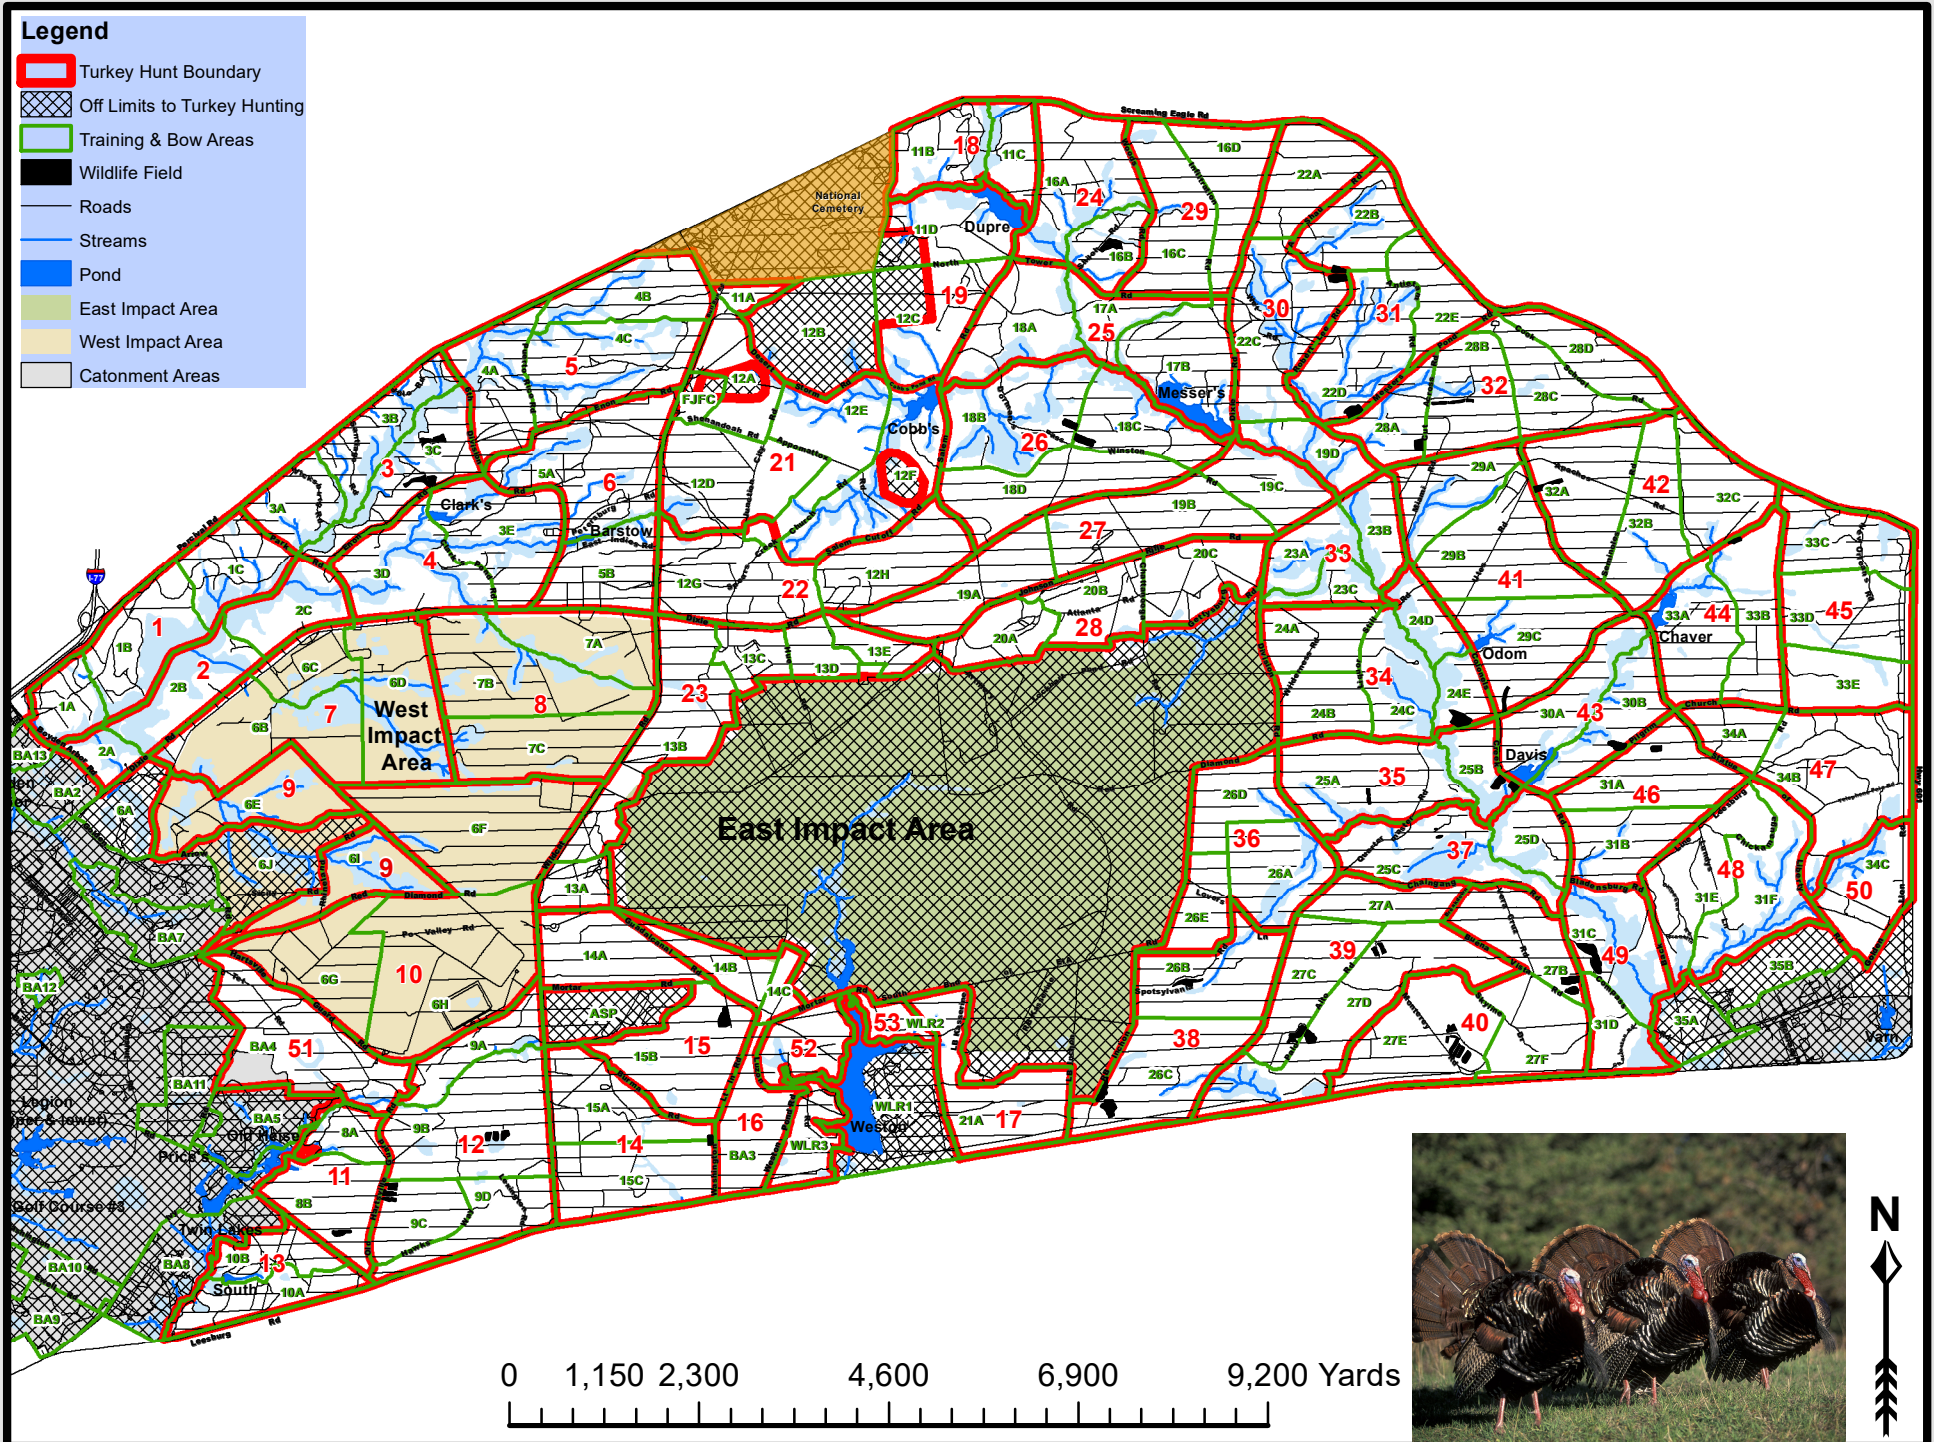

# Turkey Hunting Map

1 February, 2019

Prepared by:  
Ian Smith  
Forestry Branch