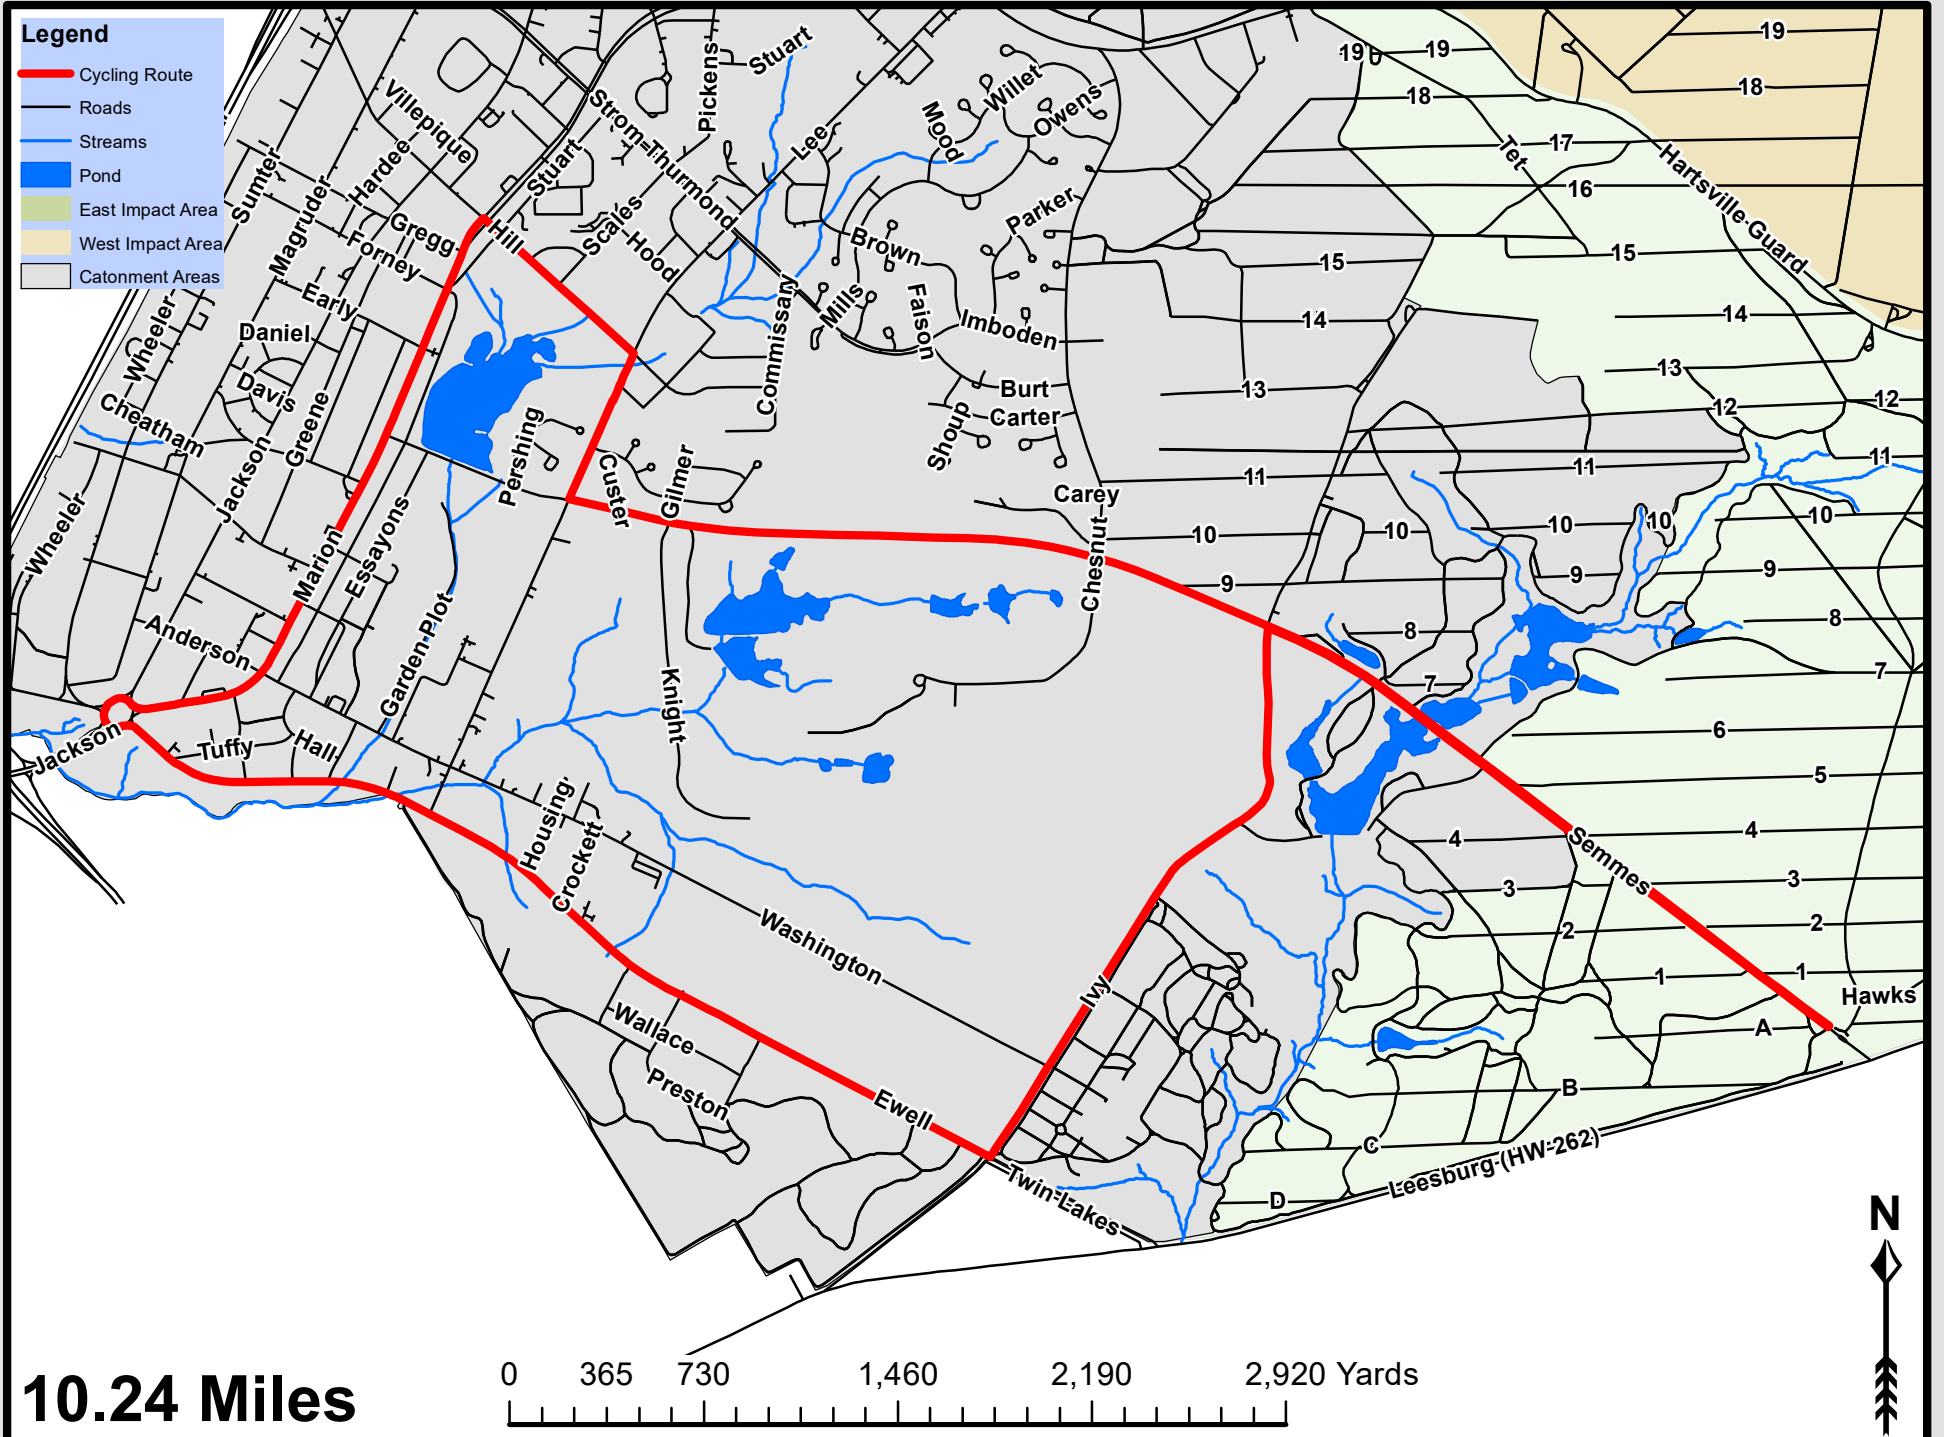

# Cycling Route 1

# Cycling Route 2

- Legend**
- Cycling Route
  - Roads
  - Streams
  - Pond
  - East Impact Area
  - West Impact Area
  - Catonment Areas

**10.24 Miles**

30 May, 2018

Prepared by:  
Ian Smith  
Forestry Branch

# Cycling Route 3

# Cycling Route 5

- Legend**
- Cycling Route
  - Roads
  - Streams
  - Pond
  - East Impact Area
  - West Impact Area
  - Catonment Areas

**30.33 Miles**

30 May, 2018

Prepared by:  
Ian Smith  
Forestry Branch