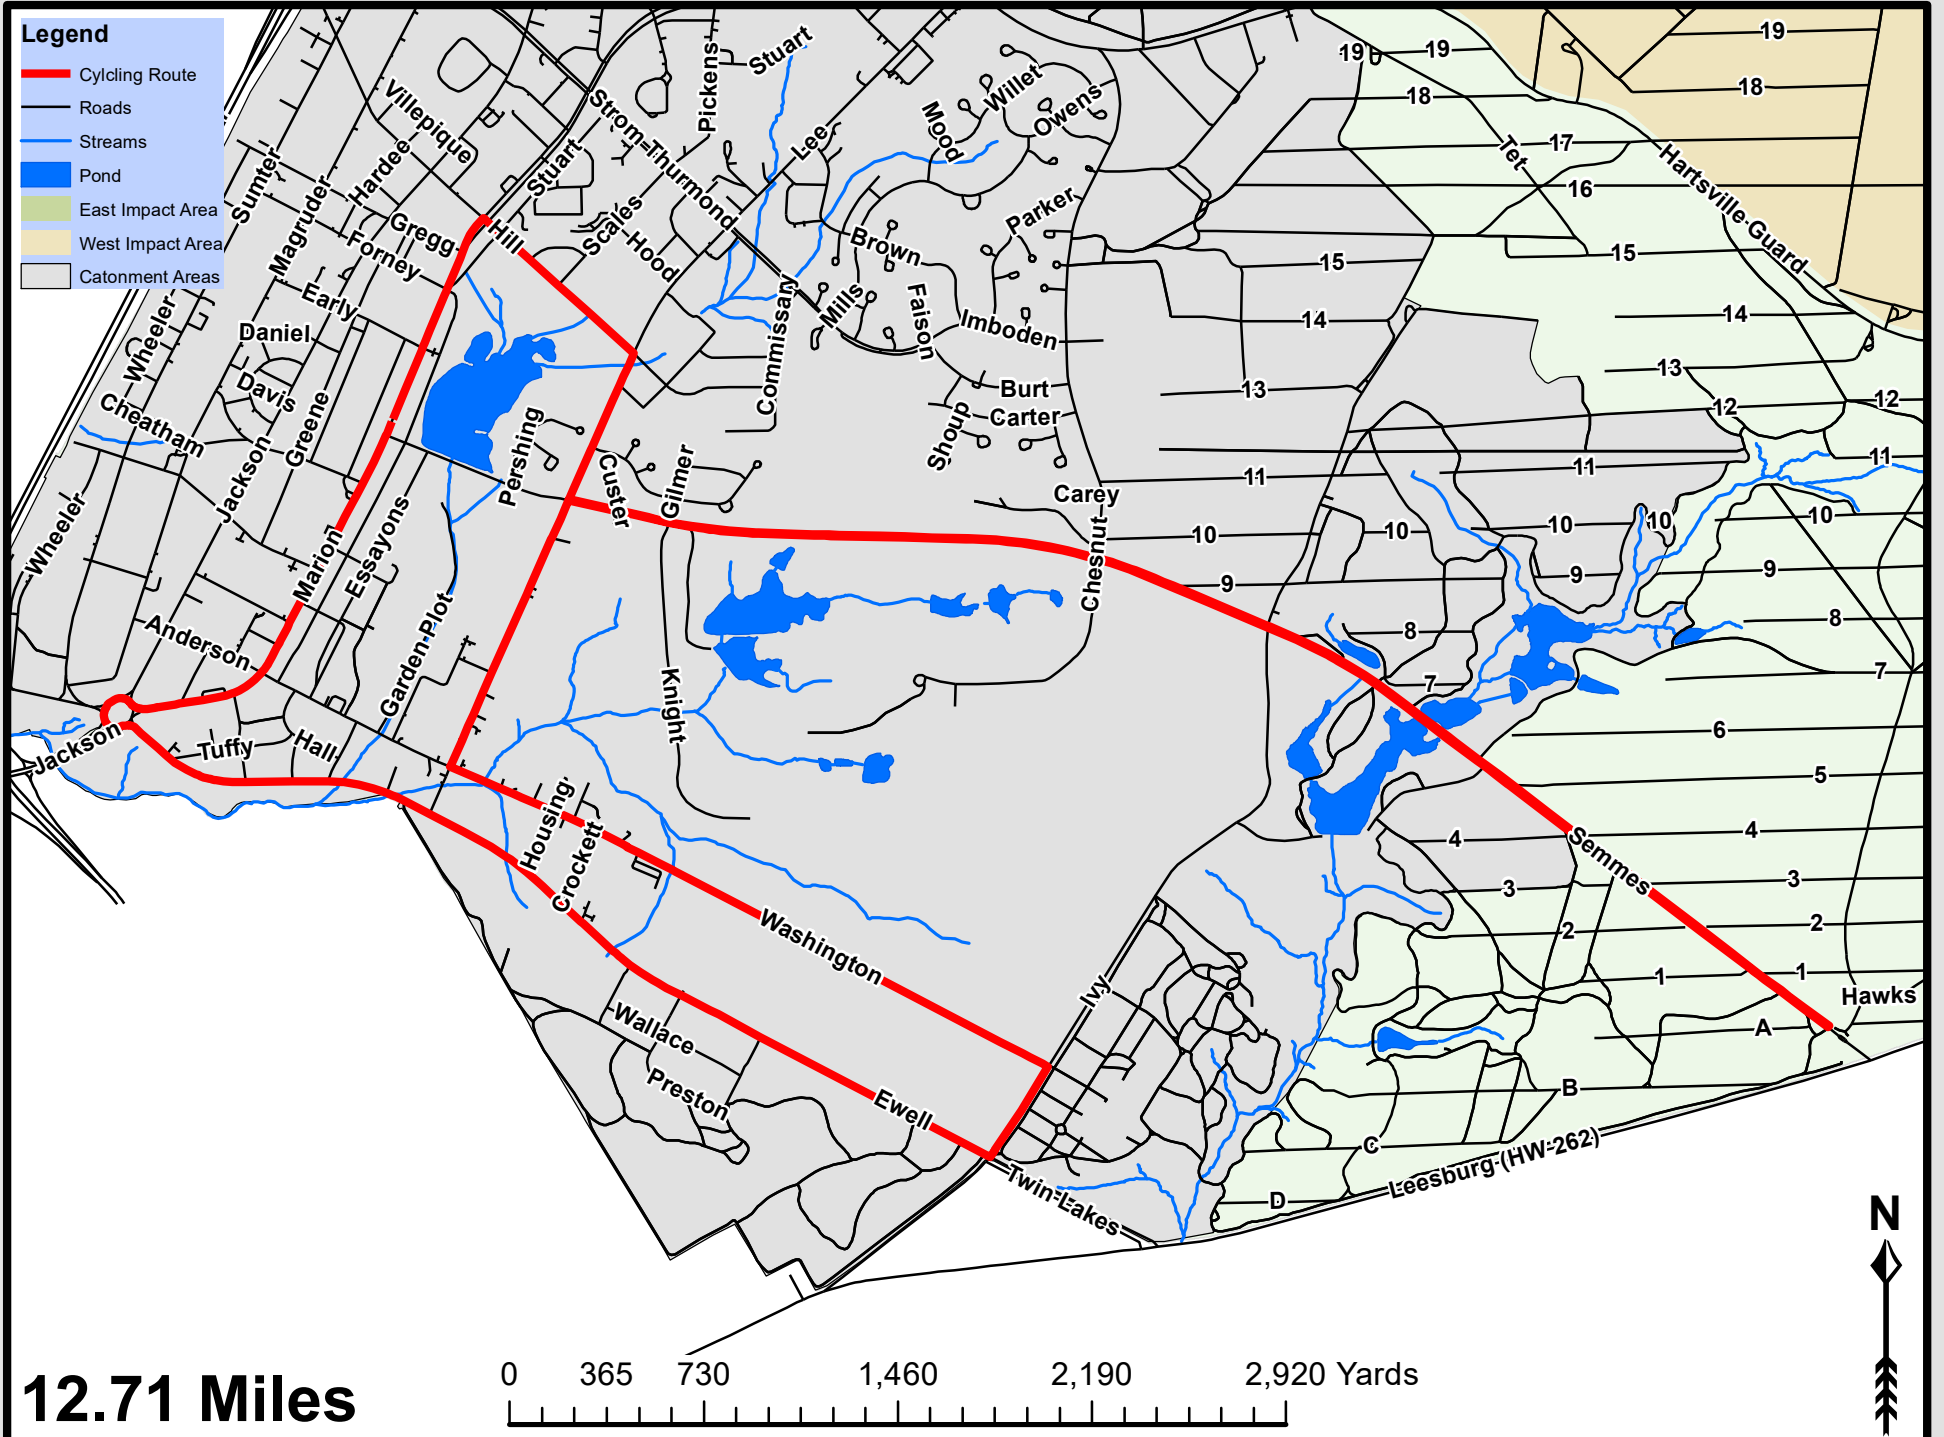

# Cycling Route 1

# Cycling Route 2

- Legend**
- Cycling Route
  - Roads
  - Streams
  - Pond
  - East Impact Area
  - West Impact Area
  - Catonment Areas

**10.24 Miles**

30 May, 2018

Prepared by:  
Ian Smith  
Forestry Branch

# Cycling Route 3

# Cycling Route 5

- Legend**
- Cycling Route
  - Roads
  - Streams
  - Pond
  - East Impact Area
  - West Impact Area
  - Catonment Areas

**30.33 Miles**

30 May, 2018

Prepared by:  
Ian Smith  
Forestry Branch