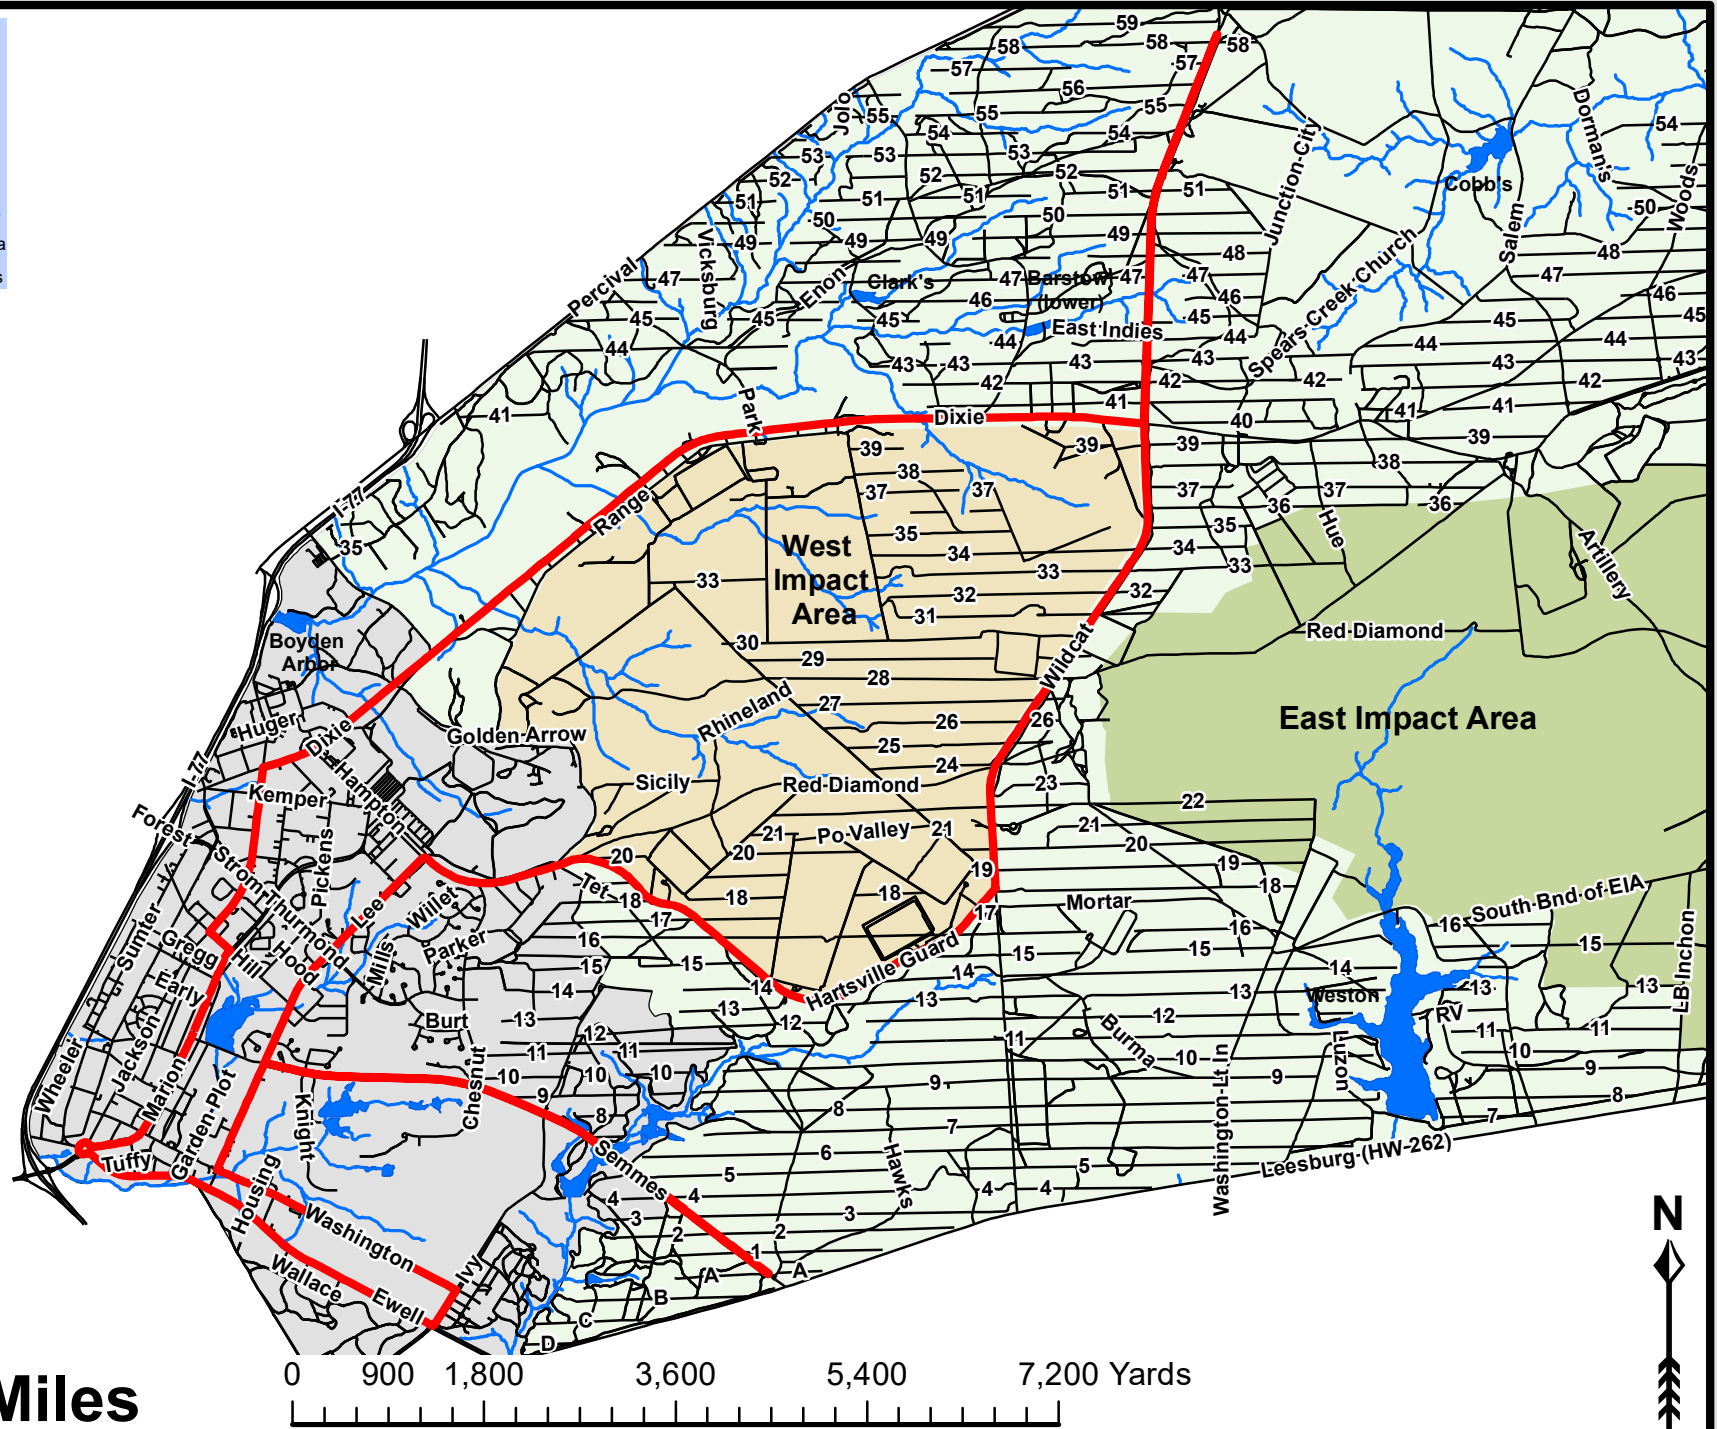

# Cycling Route 2

- Legend**
- Cycling Route
  - Roads
  - Streams
  - Pond
  - East Impact Area
  - West Impact Area
  - Catonment Areas

**10.24 Miles**

30 May, 2018

Prepared by:  
Ian Smith  
Forestry Branch

# Cycling Route 3

# Cycling Route 5

- Legend**
- Cycling Route
  - Roads
  - Streams
  - Pond
  - East Impact Area
  - West Impact Area
  - Catonment Areas

**30.33 Miles**

30 May, 2018

Prepared by:  
Ian Smith  
Forestry Branch