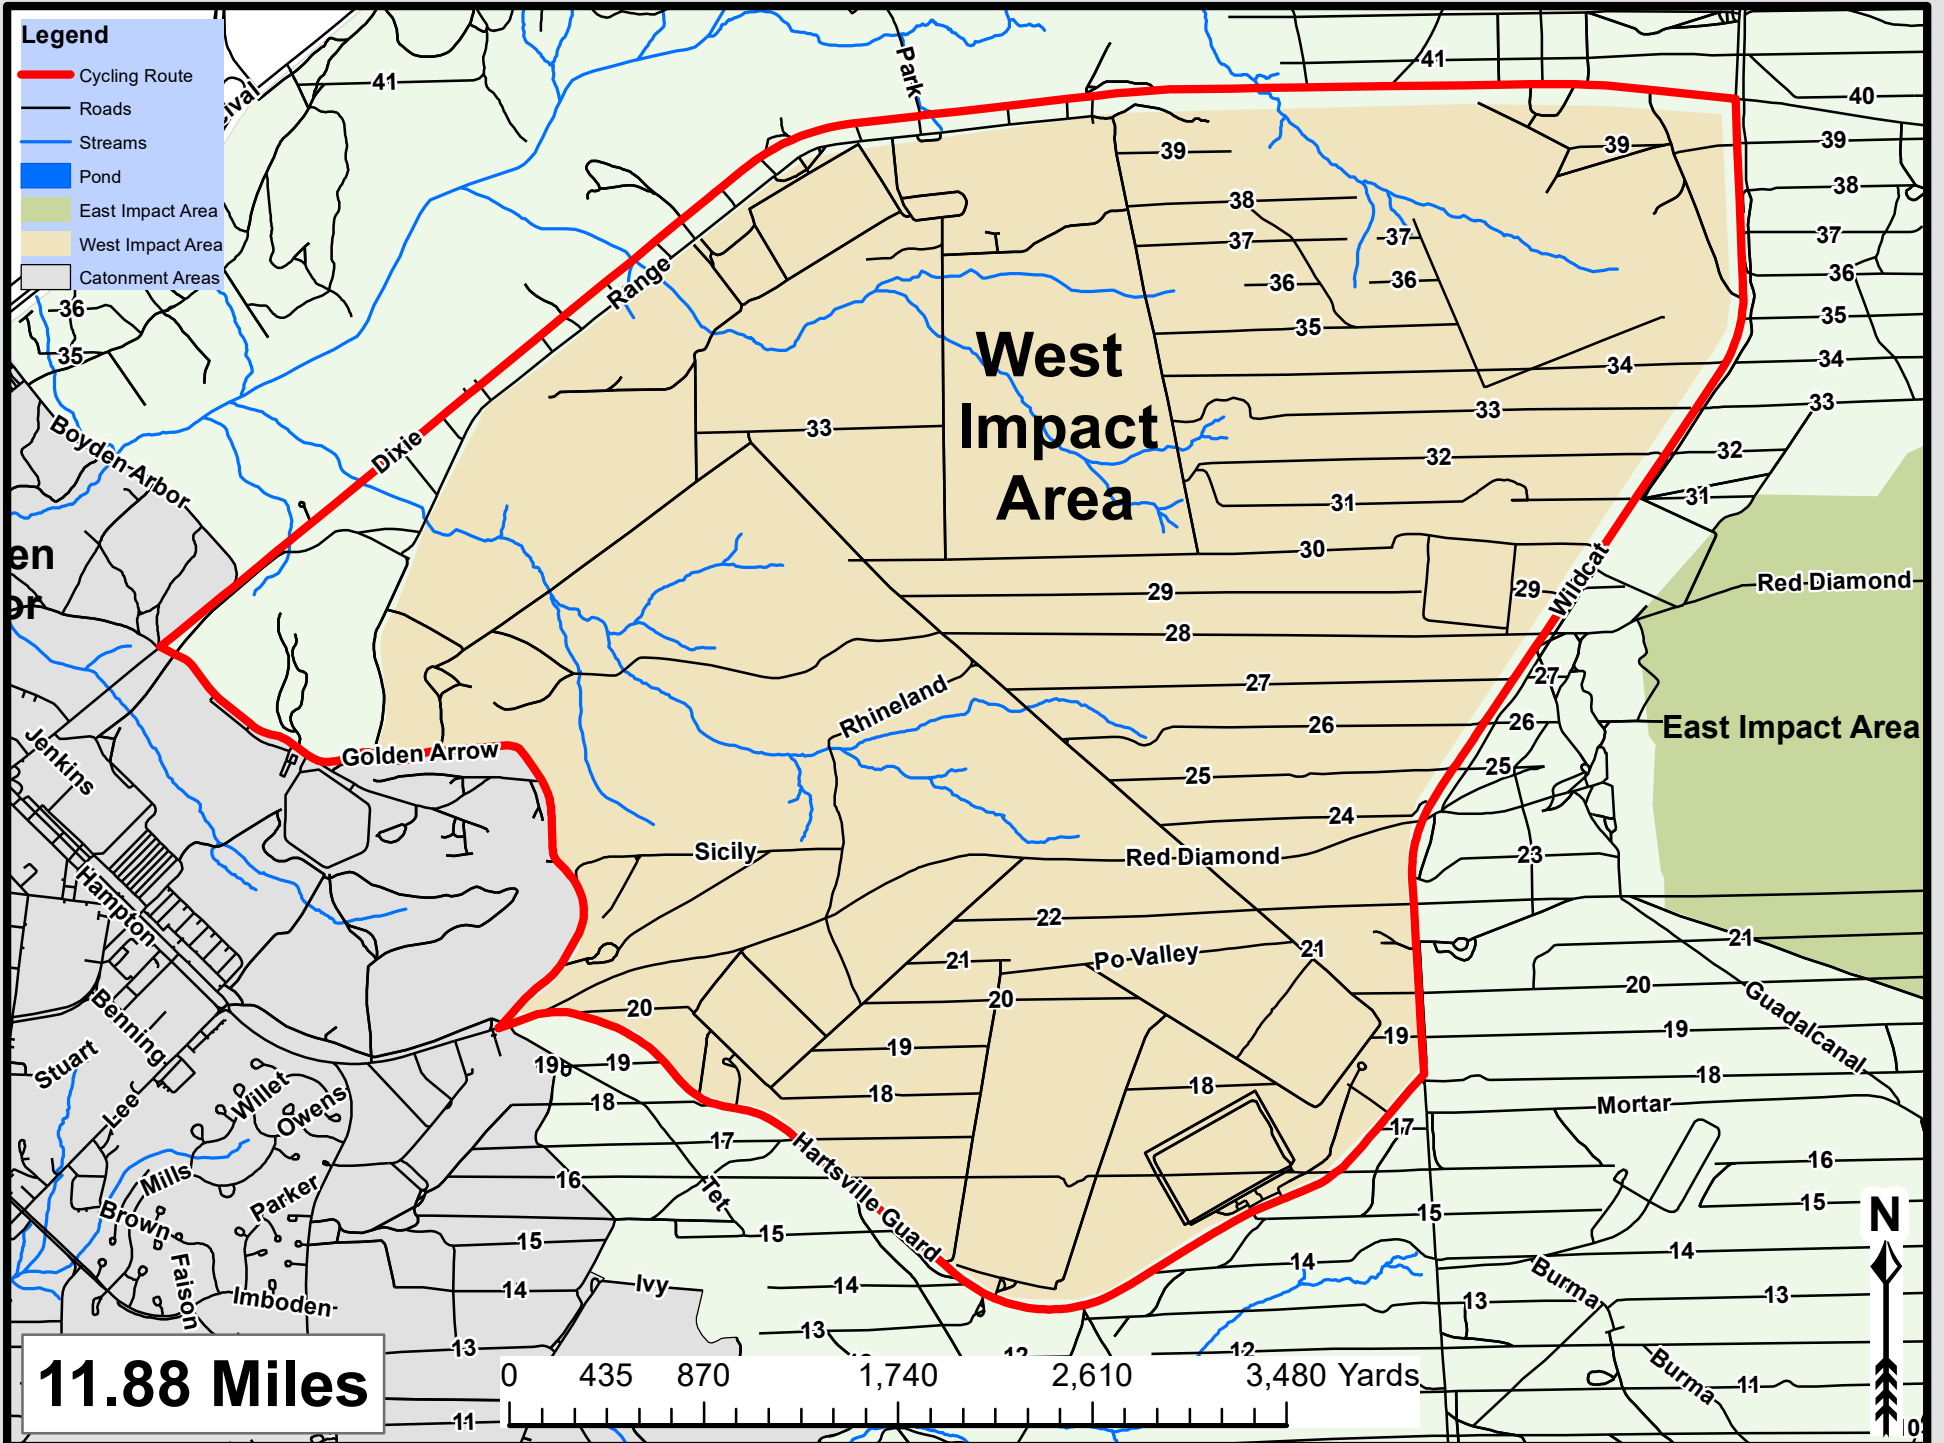

# Cycling Route 1

# Cycling Route 2

- Legend**
- Cycling Route
  - Roads
  - Streams
  - Pond
  - East Impact Area
  - West Impact Area
  - Catonment Areas

**10.24 Miles**

30 May, 2018

Prepared by:  
Ian Smith  
Forestry Branch

# Cycling Route 3

# Cycling Route 5

- Legend**
- Cycling Route
  - Roads
  - Streams
  - Pond
  - East Impact Area
  - West Impact Area
  - Catonment Areas

**30.33 Miles**

30 May, 2018

Prepared by:  
Ian Smith  
Forestry Branch